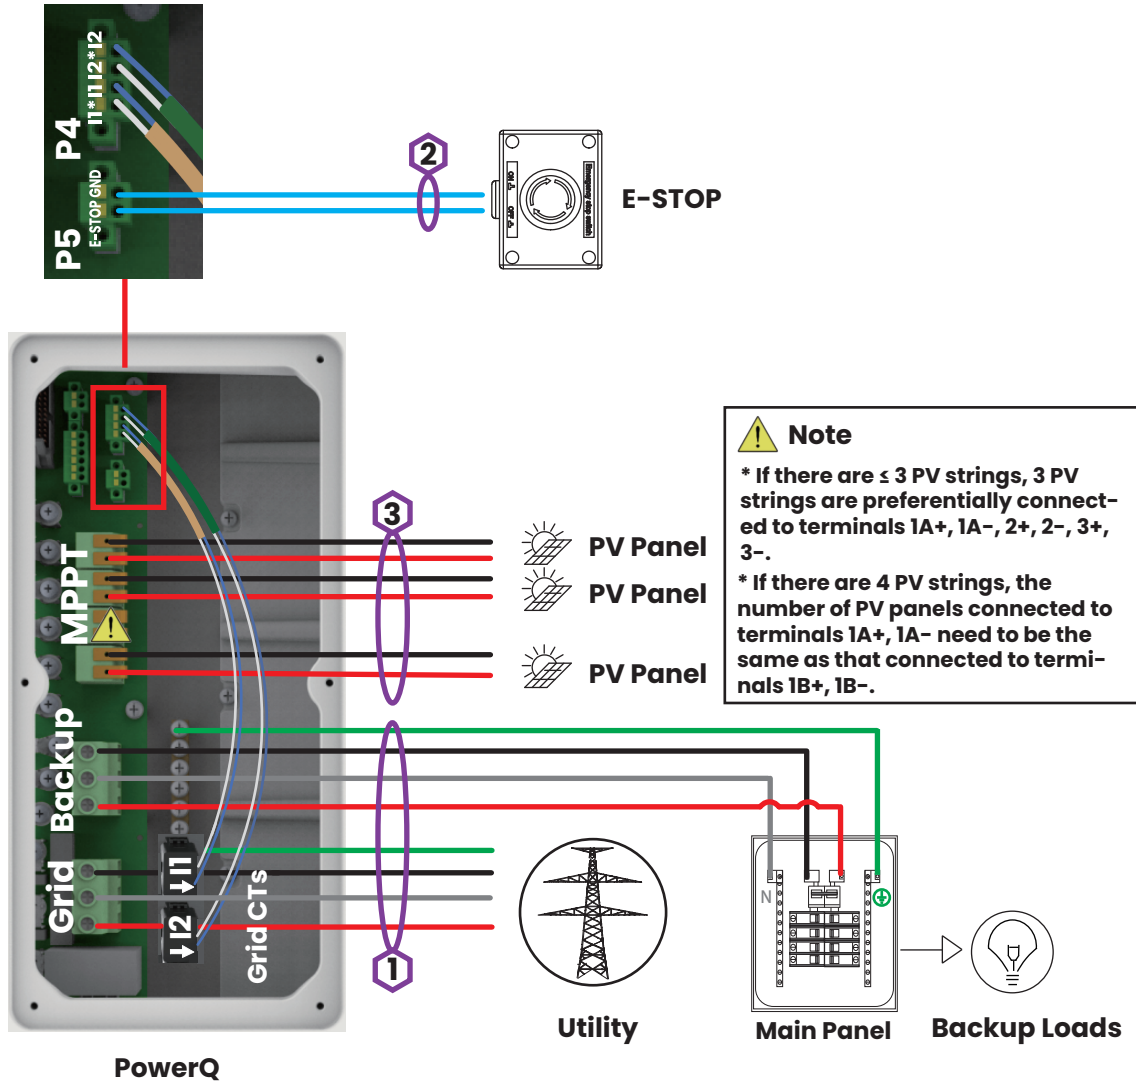

Fox ESS Three-line Diagram

Whole-home Backup (DC Couple)

Key

- L1/Negative
- L2/Positive
- Ground
- Neutral

Other Colors: Sensors/Communications

Wire Gauge Guide(copper)		
Label	Input Terminal	Conductor
1	AC IN/OUT/N/GND	6 AWG
2	Signal Cable	24-16 AWG
3	MPPT	10 AWG

Fox ESS Three-line Diagram

Whole-home Backup (AC Couple)

Fox ESS Three-line Diagram

Partial-home Backup (DC Couple)

Key

- L1/Negative
- L2/Positive
- Ground
- Neutral

Other Colors: Sensors/Communications

Wire Gauge Guide(copper)		
Label	Input Terminal	Conductor
1	AC IN/OUT/N/GND	6 AWG
2	Signal Cable	24-16 AWG
3	MPPT	10 AWG

Fox ESS Three-line Diagram

Partial-home Backup (AC Couple)

Key

- L1/Negative
- L2/Positive
- Ground
- Neutral

Other Colors: Sensors/
Communications

Wire Gauge Guide(copper)		
Label	Input Terminal	Conductor
1	AC IN/OUT/N/GND	6 AWG
2	Signal Cable	24-16 AWG
3	MPPT	10 AWG