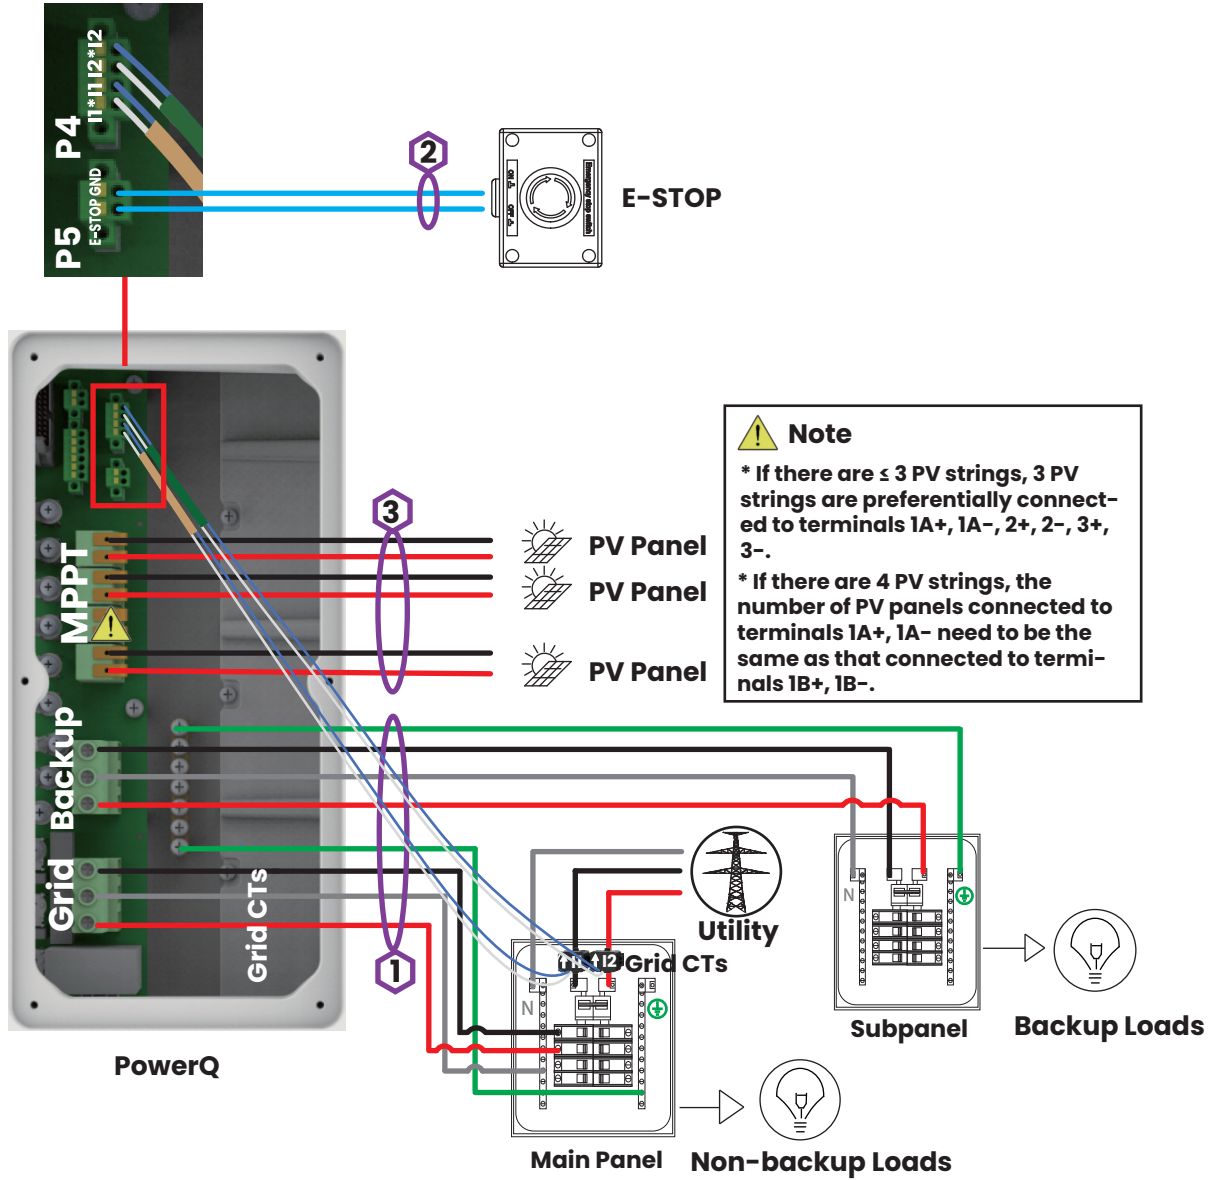

Fox ESS Three-line Diagram

Whole-home Backup (DC Couple)

Key

- L1/Negative
- L2/Positive
- Ground
- Neutral

Other Colors: Sensors/Communications

Wire Gauge Guide(copper)		
Label	Input Terminal	Conductor
1	AC IN/OUT/N/GND	6 AWG
2	Signal Cable	24-16 AWG
3	MPPT	10 AWG

Fox ESS Three-line Diagram

Whole-home Backup (AC Couple)

Fox ESS Three-line Diagram

Partial-home Backup (DC Couple)

Key

- L1/Negative
- L2/Positive
- Ground
- Neutral

Other Colors: Sensors/Communications

Wire Gauge Guide(copper)		
Label	Input Terminal	Conductor
1	AC IN/OUT/N/GND	6 AWG
2	Signal Cable	24-16 AWG
3	MPPT	10 AWG

Fox ESS Three-line Diagram

Partial-home Backup (AC Couple)

Key

- L1/Negative
- L2/Positive
- Ground
- Neutral

Other Colors: Sensors/
Communications

Wire Gauge Guide(copper)		
Label	Input Terminal	Conductor
1	AC IN/OUT/N/GND	6 AWG
2	Signal Cable	24-16 AWG
3	MPPT	10 AWG