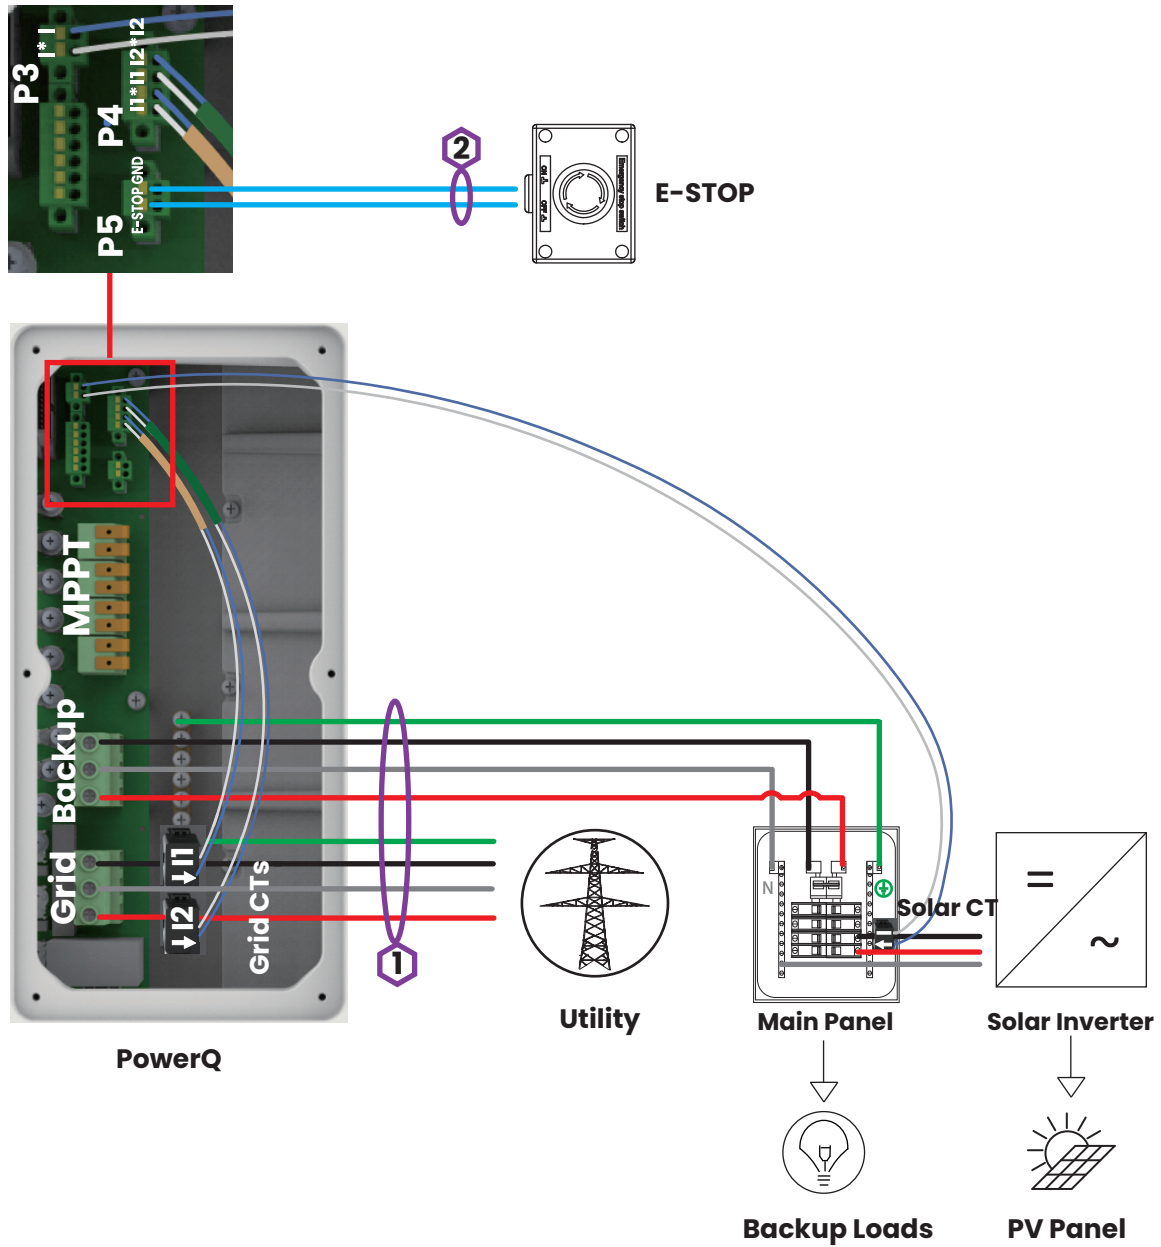

Fox ESS Three-line Diagram

Whole-home Backup (DC Couple)

Key

- L1/Negative
- L2/Positive
- Ground
- Neutral

Other Colors: Sensors/Communications

Wire Gauge Guide(copper)		
Label	Input Terminal	Conductor
1	AC IN/OUT/N/GND	6 AWG
2	Signal Cable	24-16 AWG
3	MPPT	10 AWG

Fox ESS Three-line Diagram

Whole-home Backup (AC Couple)

Fox ESS Three-line Diagram

Partial-home Backup (DC Couple)

Key

- L1/Negative
- L2/Positive
- Ground
- Neutral

Other Colors: Sensors/Communications

Wire Gauge Guide(copper)		
Label	Input Terminal	Conductor
1	AC IN/OUT/N/GND	6 AWG
2	Signal Cable	24-16 AWG
3	MPPT	10 AWG

Fox ESS Three-line Diagram

Partial-home Backup (AC Couple)

Key

- L1/Negative
- L2/Positive
- Ground
- Neutral

Other Colors: Sensors/
Communications

Wire Gauge Guide(copper)		
Label	Input Terminal	Conductor
1	AC IN/OUT/N/GND	6 AWG
2	Signal Cable	24-16 AWG
3	MPPT	10 AWG