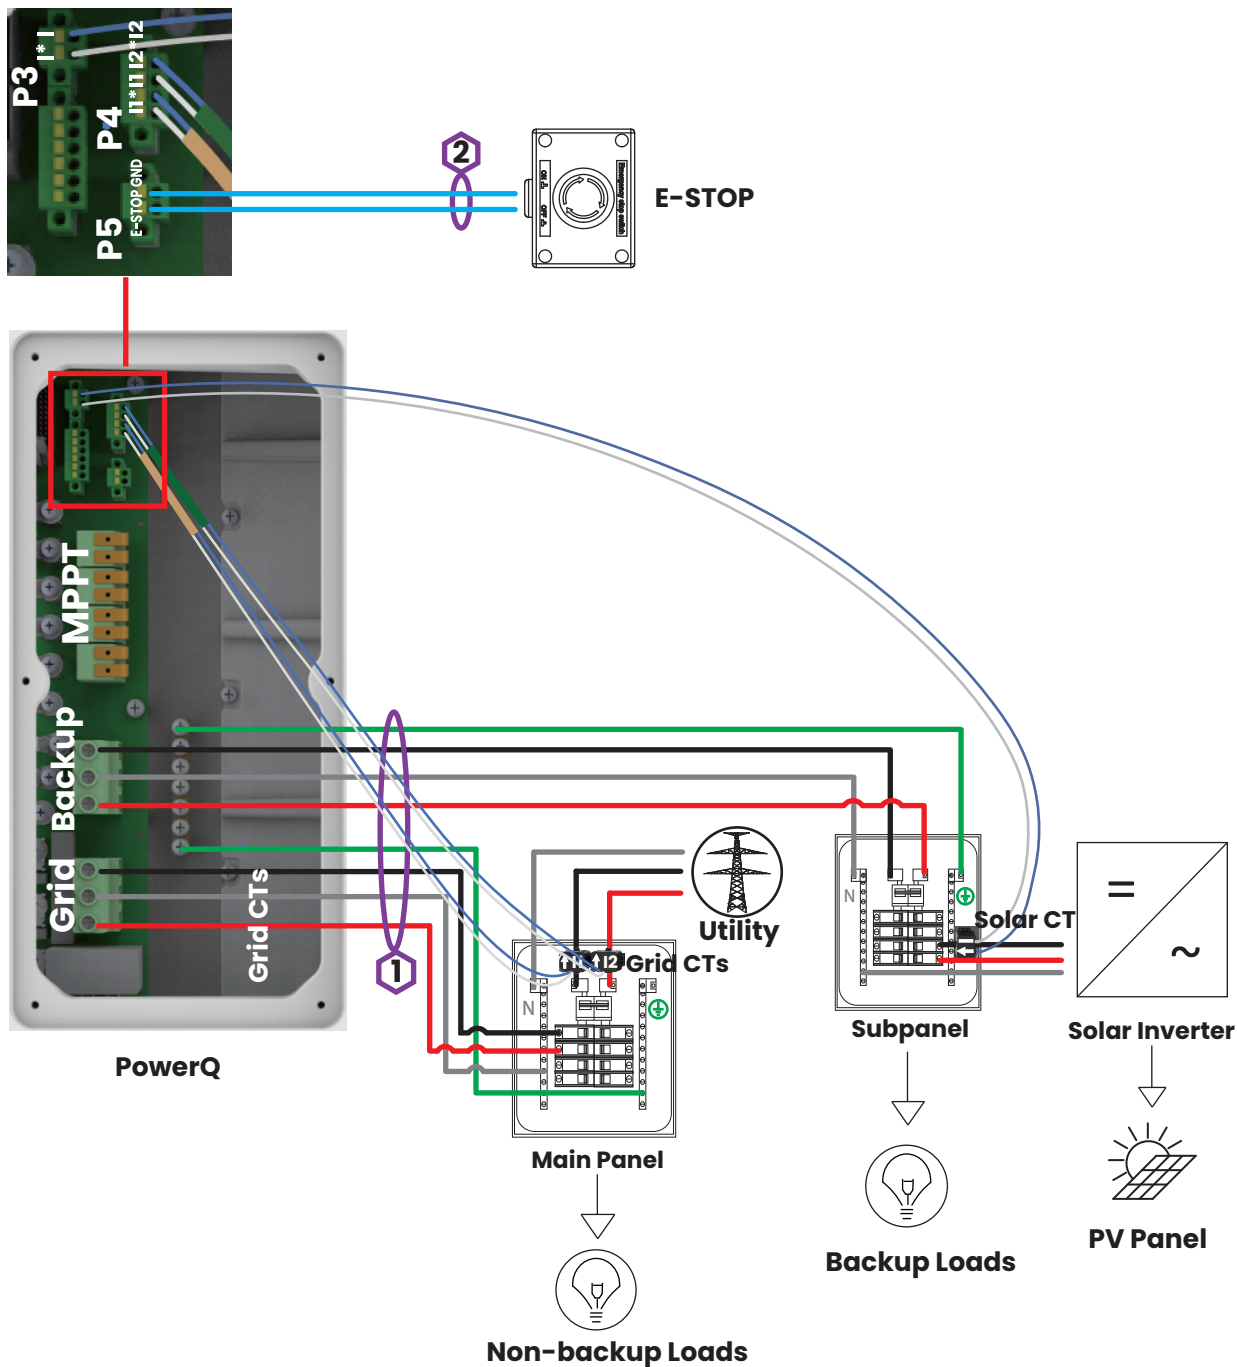

Fox ESS Three-line Diagram

Whole-home Backup (DC Couple)

Key

- L1/Negative
- L2/Positive
- Ground
- Neutral

Other Colors: Sensors/Communications

Wire Gauge Guide(copper)		
Label	Input Terminal	Conductor
1	AC IN/OUT/N/GND	6 AWG
2	Signal Cable	24-16 AWG
3	MPPT	10 AWG

Fox ESS Three-line Diagram

Whole-home Backup (AC Couple)

Fox ESS Three-line Diagram

Partial-home Backup (DC Couple)

Key

- L1/Negative
- L2/Positive
- Ground
- Neutral

Other Colors: Sensors/Communications

Wire Gauge Guide(copper)		
Label	Input Terminal	Conductor
1	AC IN/OUT/N/GND	6 AWG
2	Signal Cable	24-16 AWG
3	MPPT	10 AWG

Fox ESS Three-line Diagram

Partial-home Backup (AC Couple)

Key

- L1/Negative
- L2/Positive
- Ground
- Neutral

Other Colors: Sensors/
Communications

Wire Gauge Guide(copper)		
Label	Input Terminal	Conductor
1	AC IN/OUT/N/GND	6 AWG
2	Signal Cable	24-16 AWG
3	MPPT	10 AWG